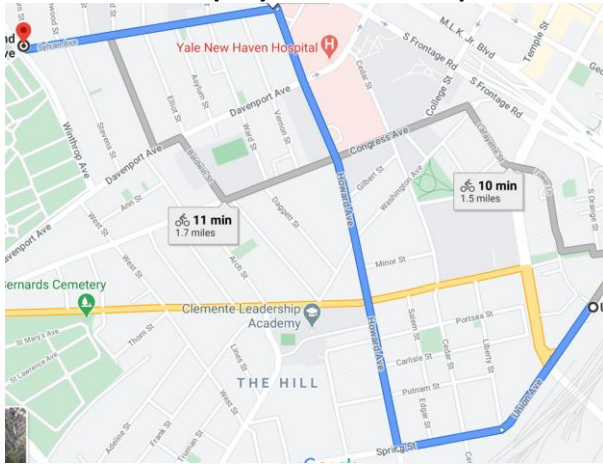

ROUTE DETAIL

# 2020 NORTHEAST TRANSIT SUMMIT SAFE ROUTES FOR ALL RIDE

10.4 Miles, leaving Union Station at 11:45AM

Estimated Length: 3 Hours, including lunch

**CONTACT: RAY WILLIS (203)410-0077**

Don't forget to share your reflections on the deployments here:

ROUTE DETAIL

**1st Stop: Sylvan & Winthrop**

**2nd Stop: Whalley & Orchard**

**3rd Stop: Orchard & Dixwell**

**4th Stop: Dixwell & Bassett**

**5th Stop: Lunch at Lucky Star Bus Café**

**6th Stop: Chapel at Ferry**

**RETURN TO UNION STATION**