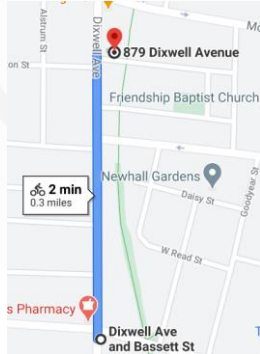

ROUTE DETAIL

# 2020 NORTHEAST TRANSIT SUMMIT SAFE ROUTES FOR ALL RIDE

10.4 Miles, leaving Union Station at 11:45AM

Estimated Length: 3 Hours, including lunch

**CONTACT: RAY WILLIS (203)410-0077**

Don't forget to share your reflections on the deployments here:

ROUTE DETAIL

**1st Stop: Sylvan & Winthrop**

**2nd Stop: Whalley & Orchard**

**3rd Stop: Orchard & Dixwell**

**4th Stop: Dixwell & Bassett**

**5th Stop: Lunch at Lucky Star Bus Café**

**6th Stop: Chapel at Ferry**