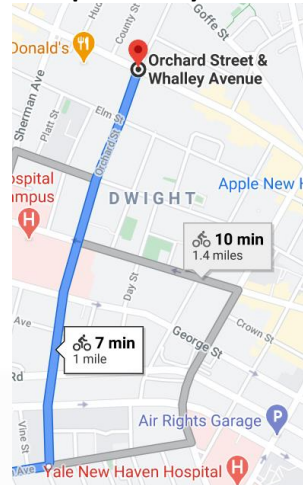

ROUTE DETAIL

# 2020 NORTHEAST TRANSIT SUMMIT SAFE ROUTES FOR ALL RIDE

10.4 Miles, leaving Union Station at 11:45AM

Estimated Length: 3 Hours, including lunch

**CONTACT: RAY WILLIS (203)410-0077**

Don't forget to share your reflections on the deployments here:

ROUTE DETAIL

**1st Stop: Sylvan & Winthrop**

**2nd Stop: Whalley & Orchard**

**3rd Stop: Orchard & Dixwell**

**4th Stop: Dixwell & Bassett**

**5th Stop: Lunch at Lucky Star Bus Café**

**6th Stop: Chapel at Ferry**