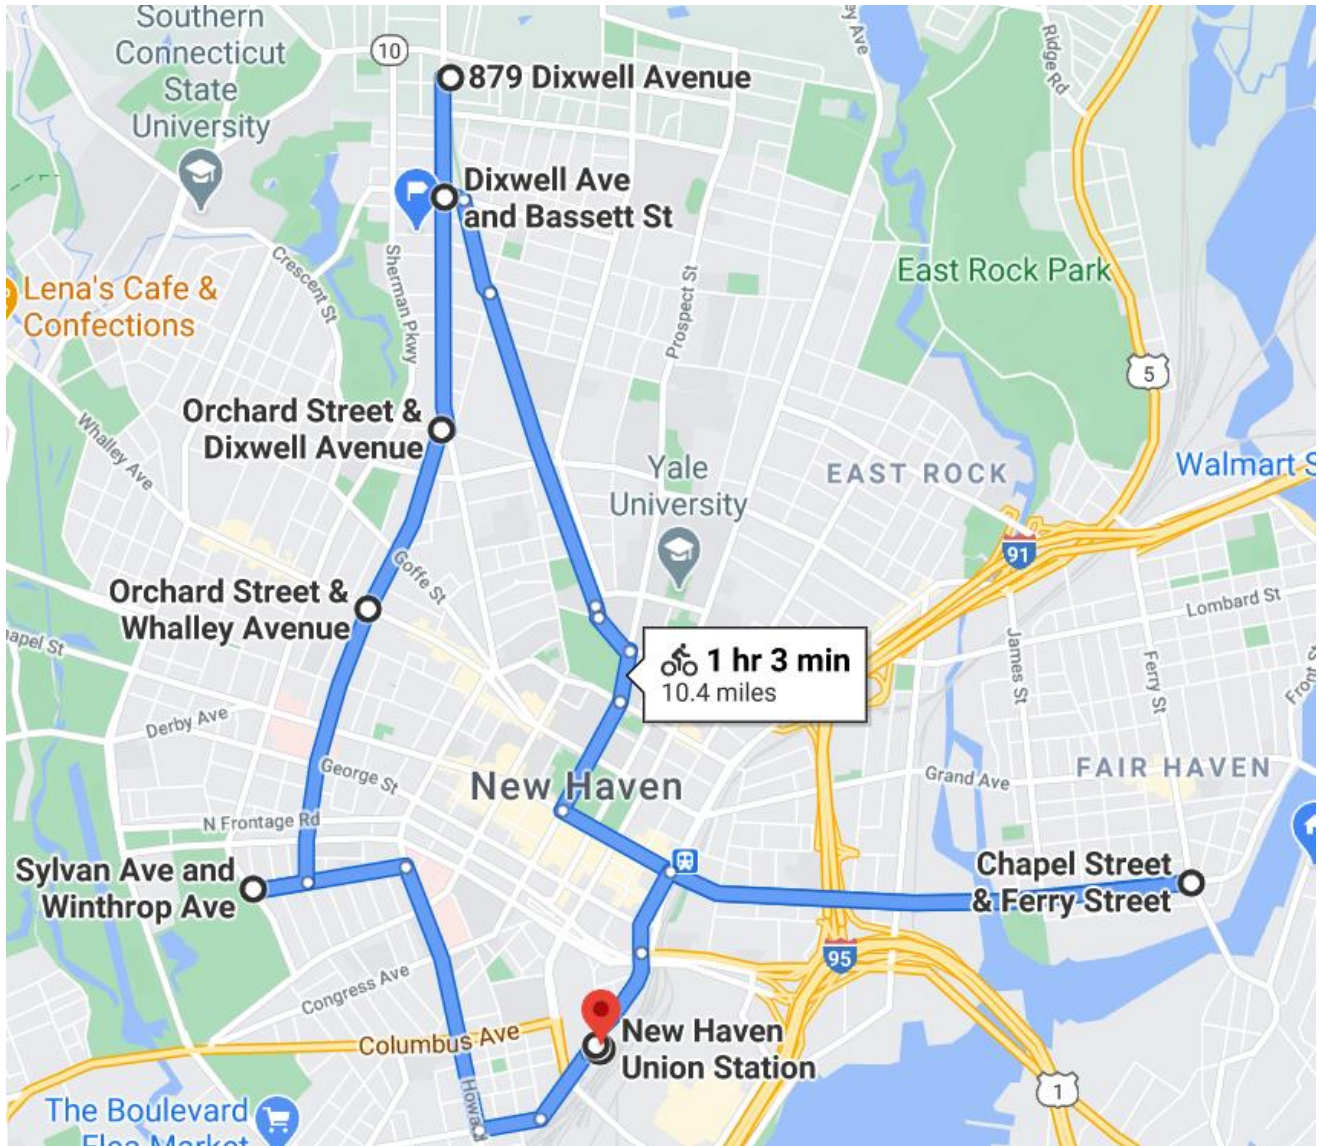

ROUTE DETAIL

# 2020 NORTHEAST TRANSIT SUMMIT SAFE ROUTES FOR ALL RIDE

10.4 Miles, leaving Union Station at 11:45AM

Estimated Length: 3 Hours, including lunch

**CONTACT: RAY WILLIS (203)410-0077**

Don't forget to share your reflections on the deployments here:

ROUTE DETAIL

**1st Stop: Sylvan & Winthrop**

**2nd Stop: Whalley & Orchard**

**3rd Stop: Orchard & Dixwell**

**4th Stop: Dixwell & Bassett**

**5th Stop: Lunch at Lucky Star Bus Café**

**6th Stop: Chapel at Ferry**

**RETURN TO UNION STATION**