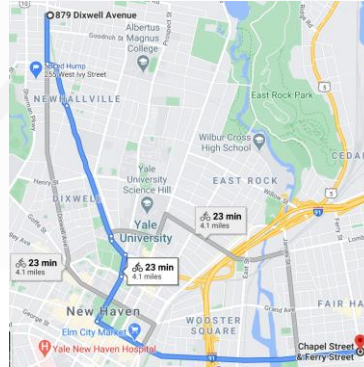

ROUTE DETAIL

# 2020 NORTHEAST TRANSIT SUMMIT SAFE ROUTES FOR ALL RIDE

10.4 Miles, leaving Union Station at 11:45AM

Estimated Length: 3 Hours, including lunch

**CONTACT: RAY WILLIS (203)410-0077**

Don't forget to share your reflections on the deployments here:

ROUTE DETAIL

**1st Stop: Sylvan & Winthrop**

**2nd Stop: Whalley & Orchard**

**3rd Stop: Orchard & Dixwell**

**4th Stop: Dixwell & Bassett**

**5th Stop: Lunch at Lucky Star Bus Café**

**6th Stop: Chapel at Ferry**

**RETURN TO UNION STATION**