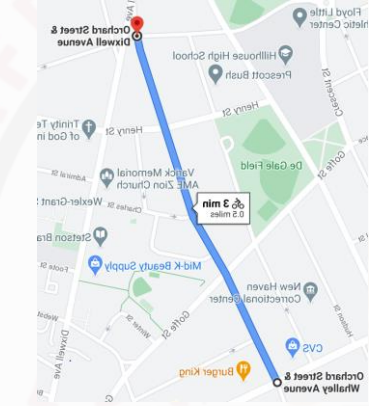

ROUTE DETAIL

# 2020 NORTHEAST TRANSIT SUMMIT SAFE ROUTES FOR ALL RIDE

10.4 Miles, leaving Union Station at 11:45AM

Estimated Length: 3 Hours, including lunch

**CONTACT: RAY WILLIS (203)410-0077**

Don't forget to share your reflections on the deployments here:

ROUTE DETAIL

**1st Stop: Sylvan & Winthrop**

**2nd Stop: Whalley & Orchard**

**3rd Stop: Orchard & Dixwell**

**4th Stop: Dixwell & Bassett**

**5th Stop: Lunch at Lucky Star Bus Café**

**6th Stop: Chapel at Ferry**

**RETURN TO UNION STATION**