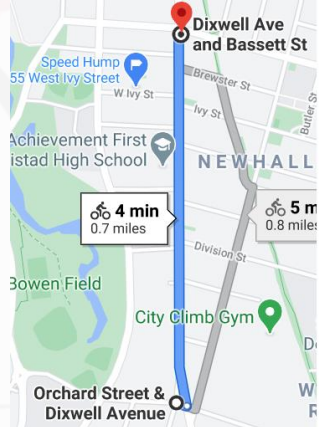

ROUTE DETAIL

# 2020 NORTHEAST TRANSIT SUMMIT SAFE ROUTES FOR ALL RIDE

10.4 Miles, leaving Union Station at 11:45AM

Estimated Length: 3 Hours, including lunch

**CONTACT: RAY WILLIS (203)410-0077**

Don't forget to share your reflections on the deployments here:

ROUTE DETAIL

**1st Stop: Sylvan & Winthrop**

**2nd Stop: Whalley & Orchard**

**3rd Stop: Orchard & Dixwell**

**4th Stop: Dixwell & Bassett**

**5th Stop: Lunch at Lucky Star Bus Café**

**6th Stop: Chapel at Ferry**

**RETURN TO UNION STATION**