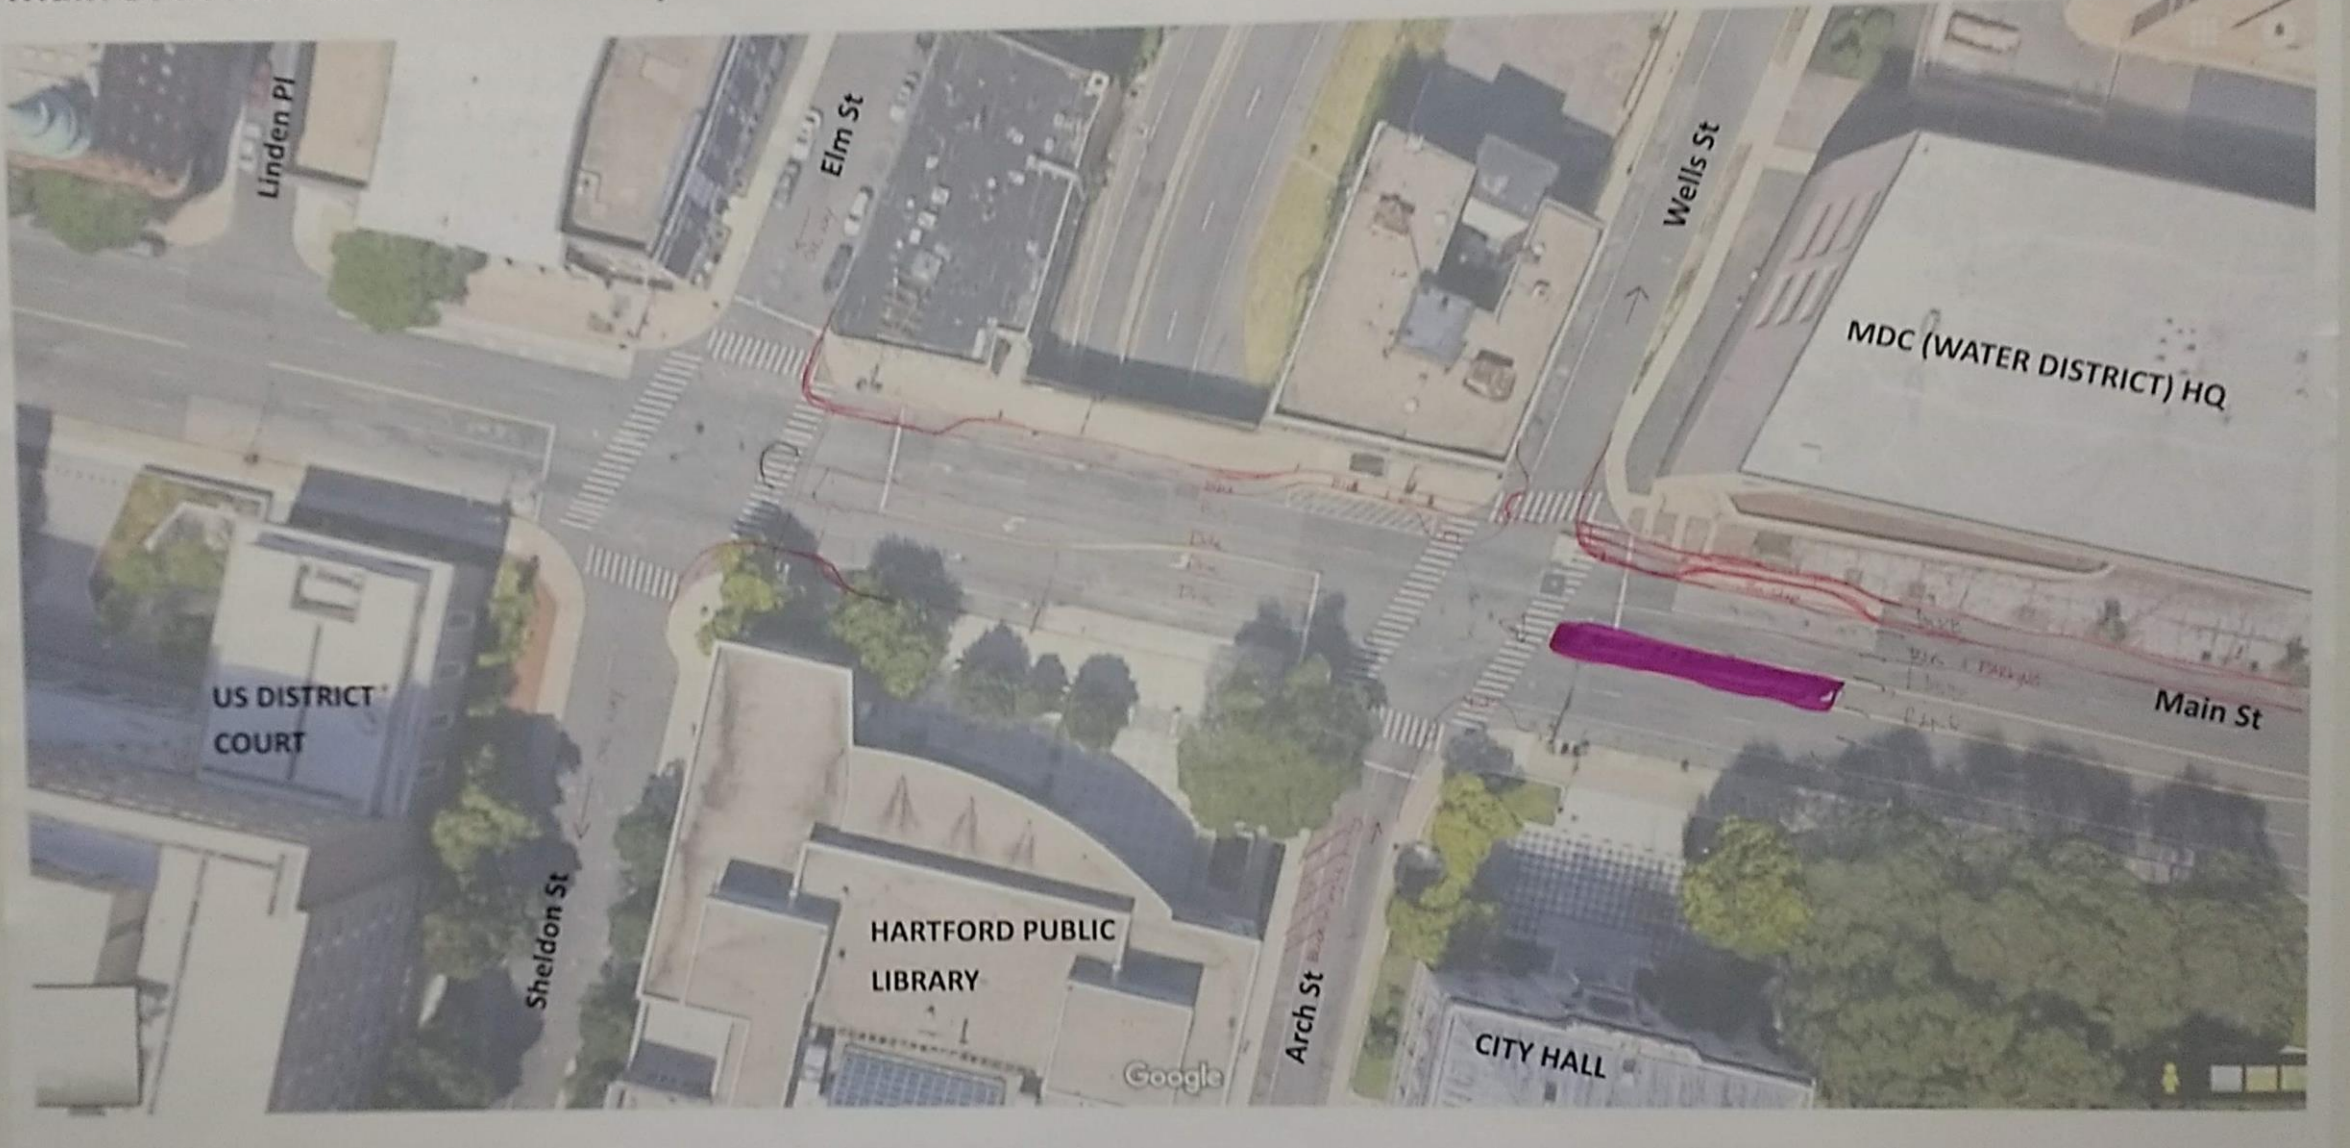

11/19 Evening Tactical Urbanism Session – Markup, Improvement Concepts

Main St at Hartford Public Library

11/19 Evening Tactical Urbanism Session – Markup, Improvement Concepts

Park, Main, and Wethersfield Ave - Junction at Historic Barnard Park

11/19 Evening Tactical Urbanism Session – Markup, Improvement Concepts

Pulaski Circle - Exit of Whitehead Highway into Downtown Hartford